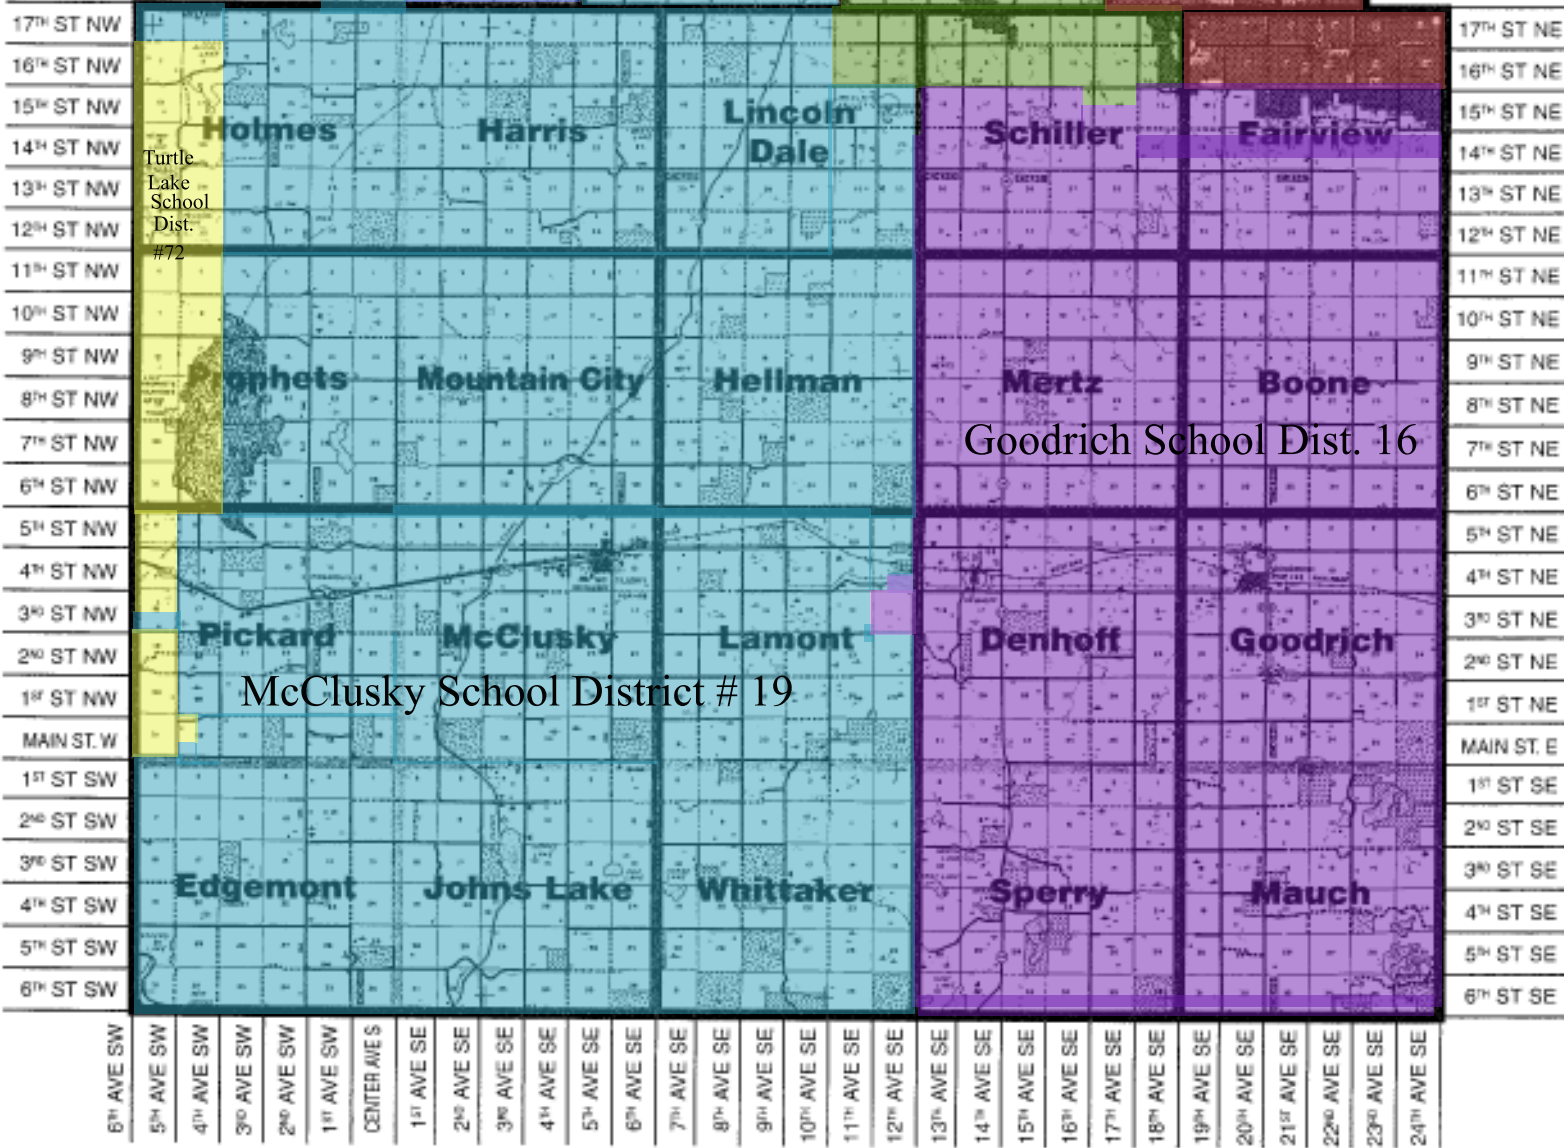

Velva #1

Drake School Dist. #57

Anamoose School Dist. 14

Harvey School Dist. 38

18th St NW

Turtle Lake School Dist. #72

Goodrich School Dist. 16

McClusky School District # 19